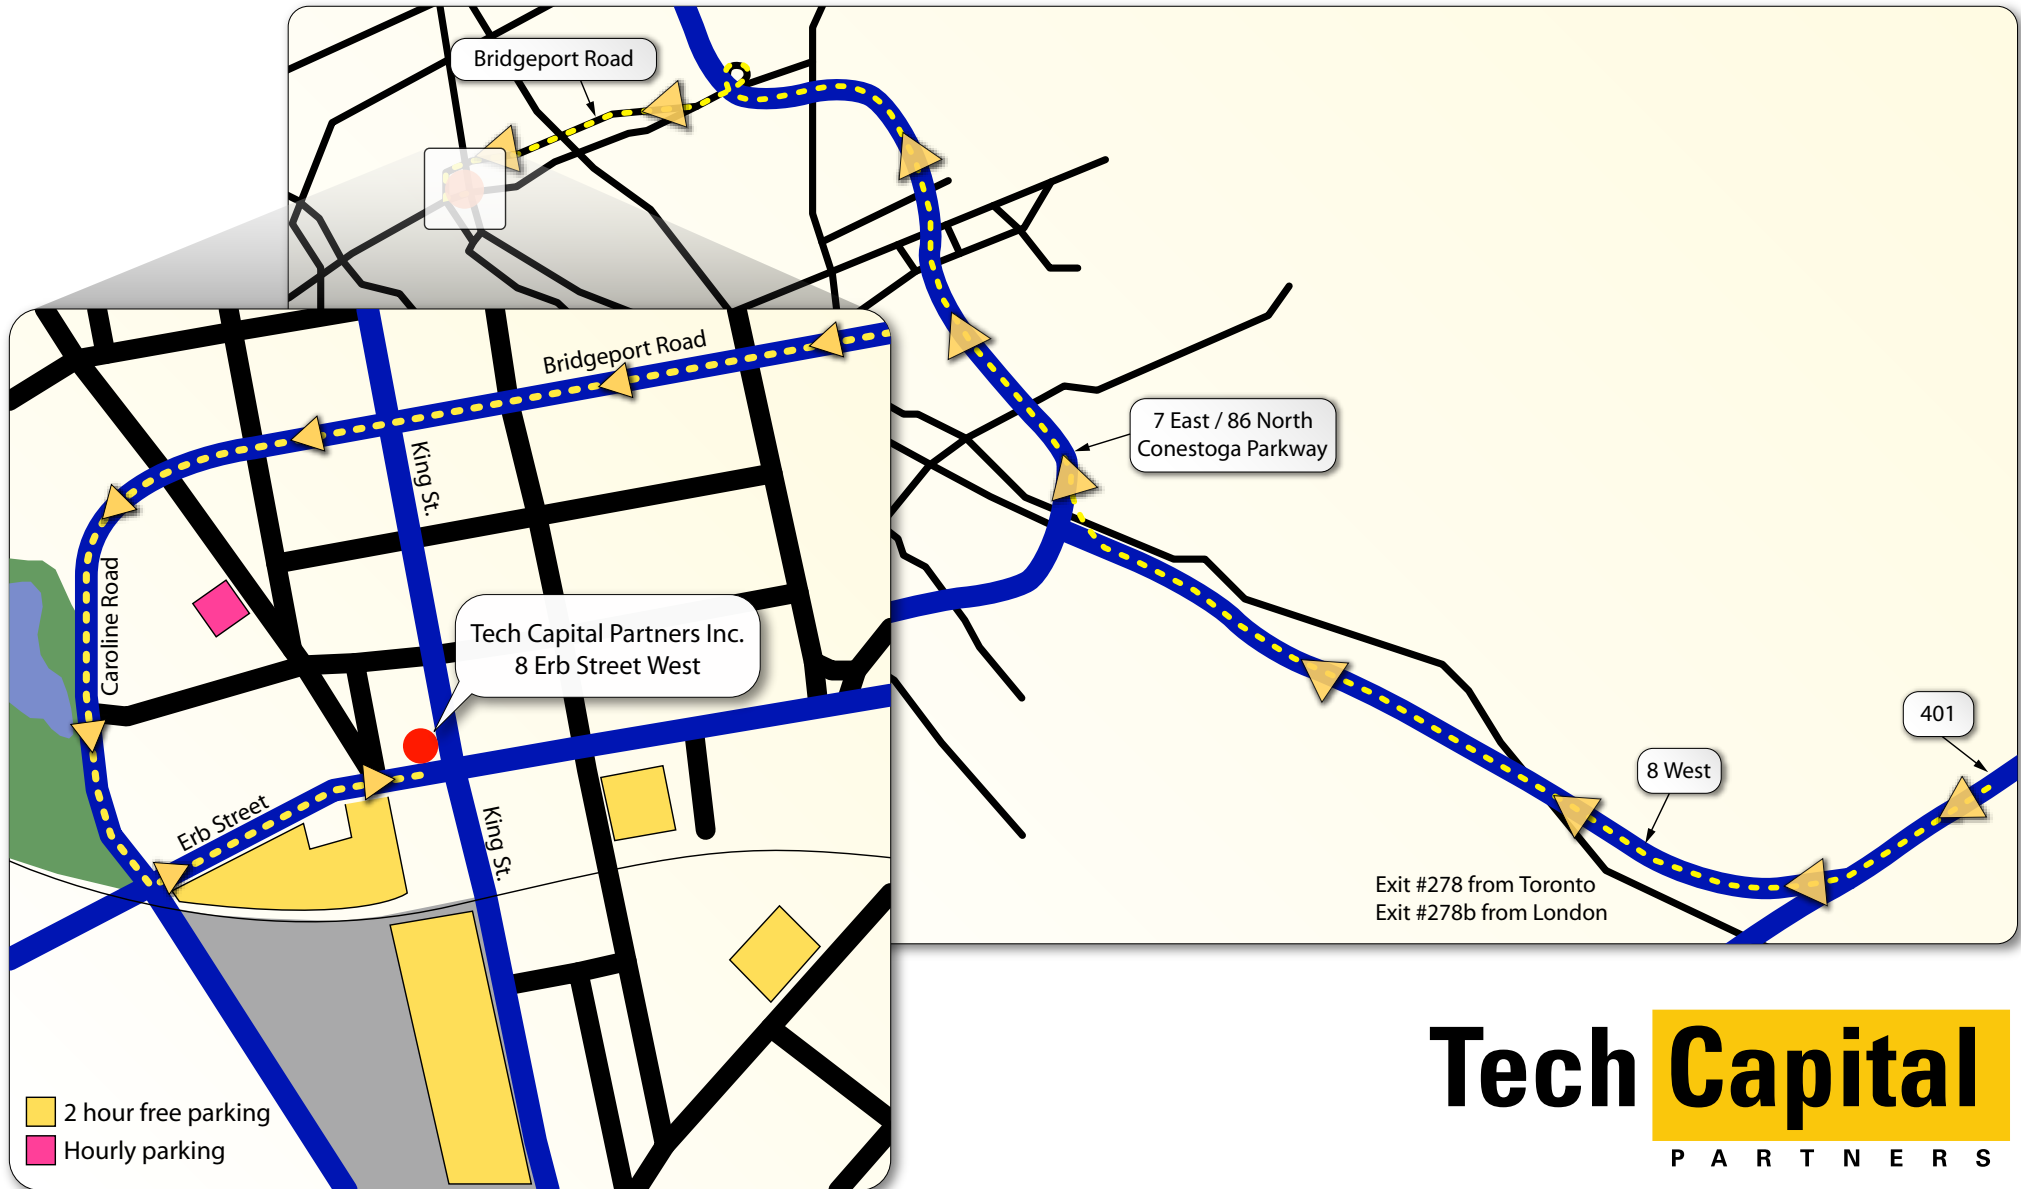

- Take Highway 401 towards Kitchener-Waterloo.
- At Kitchener-Waterloo, take the Highway 8 exit and follow 8 West for 5 km to Highway 85 (formerly Highway 86).
- Follow Highway 85 for 5 km to the Bridgeport Road exit. Turn right at the offramp.
- Follow Bridgeport Road for 3 km. Bridgeport will veer to the left at which point it turns into Caroline Street.
- At the next lights, turn left on to Erb Street.